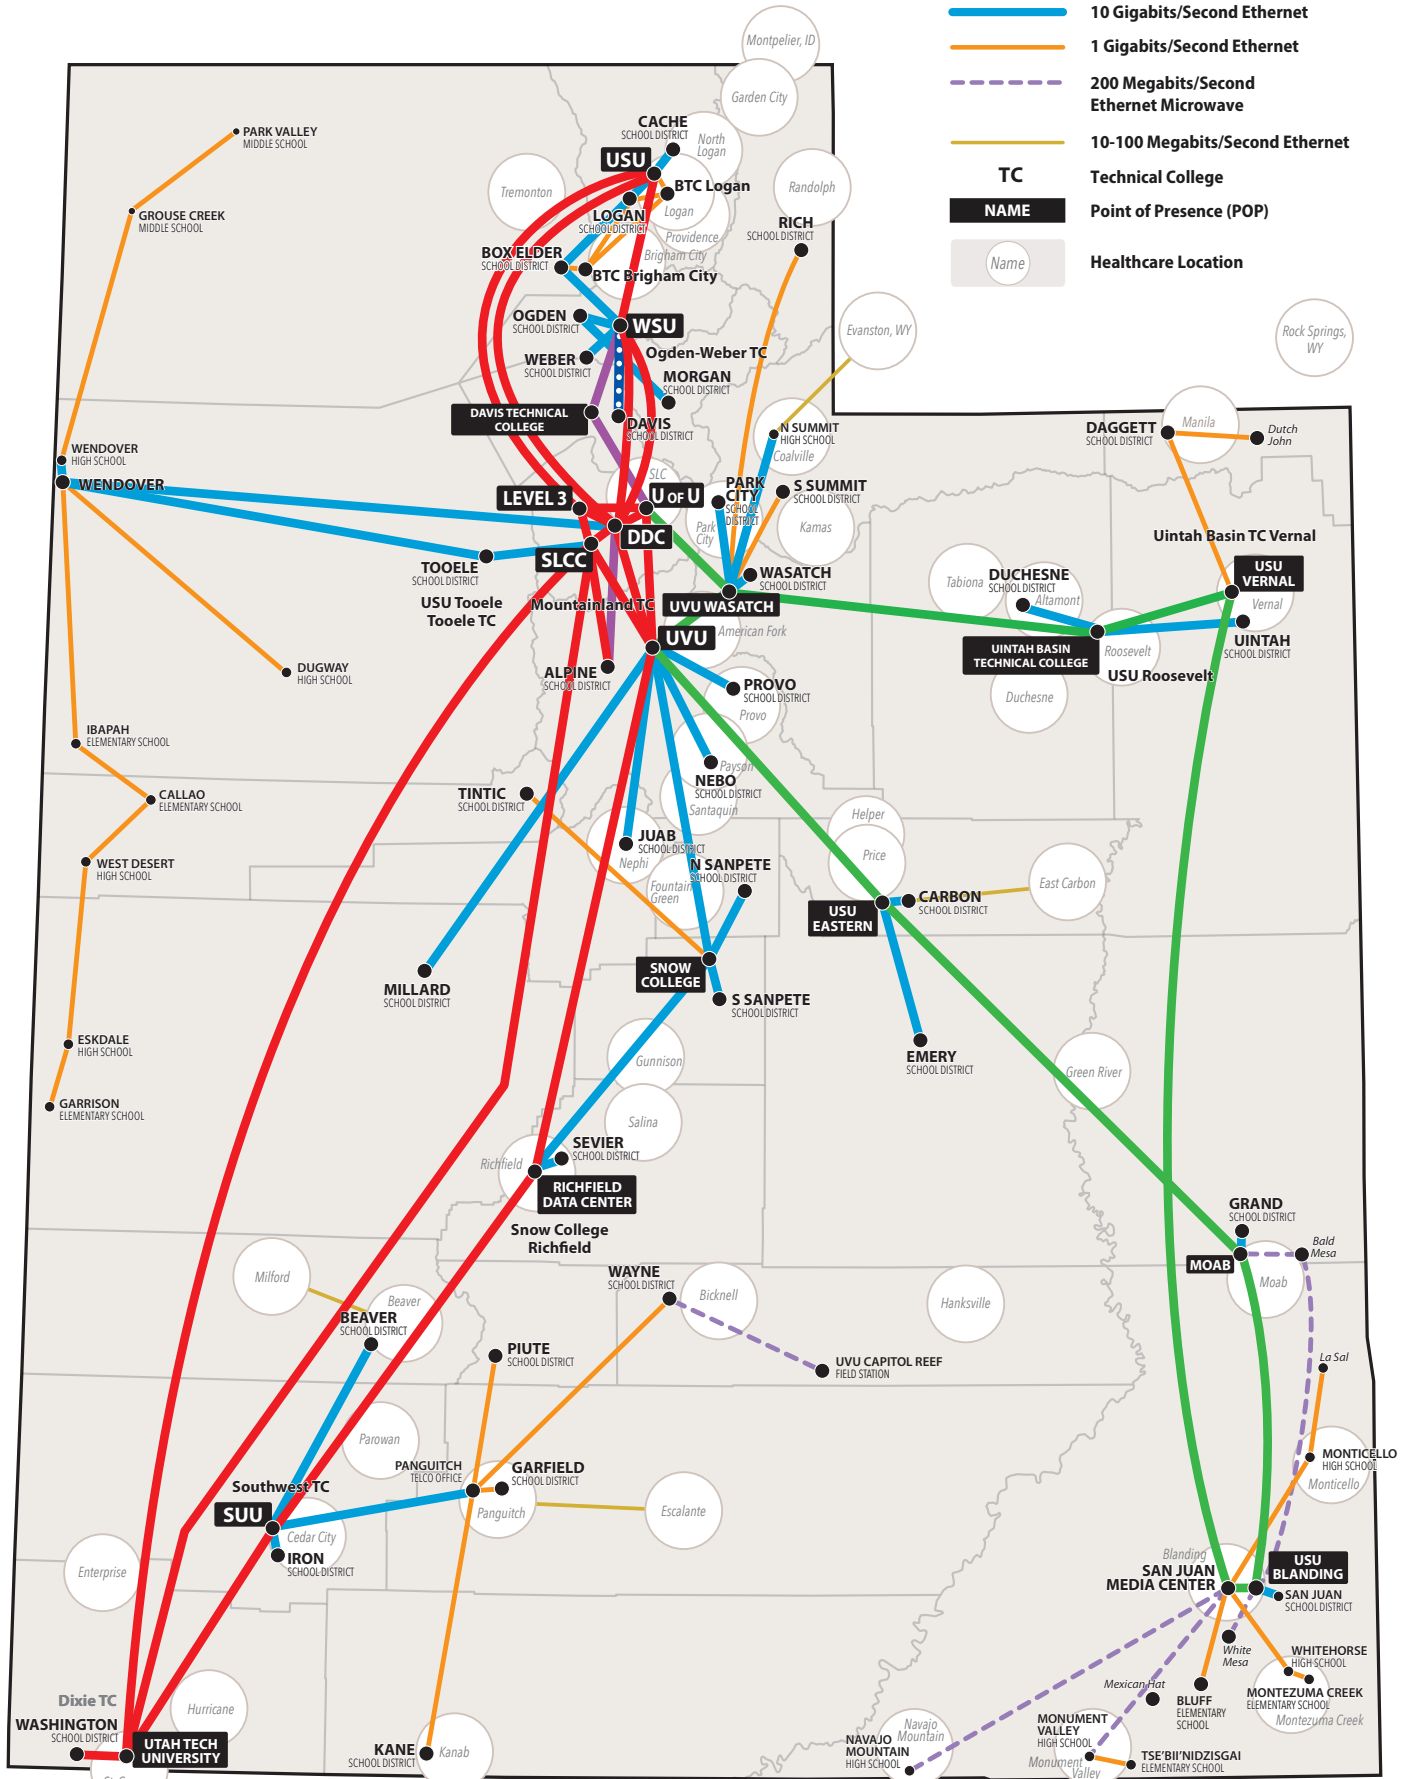

UEN | UTN Infrastructure Map

Connecting 2,000+ locations throughout Utah

- 100 Gigabits/Second Backbone
 - ⋯ 40 Gigabits/Second Backbone
 - 20 Gigabits/Second Backbone
 - 10 Gigabits/Second Backbone
 - 10 Gigabits/Second Ethernet
 - 1 Gigabits/Second Ethernet
 - - - 200 Megabits/Second Ethernet Microwave
 - 10-100 Megabits/Second Ethernet
- TC** Technical College
- NAME** Point of Presence (POP)
- Name Healthcare Location

Mesquite, NV